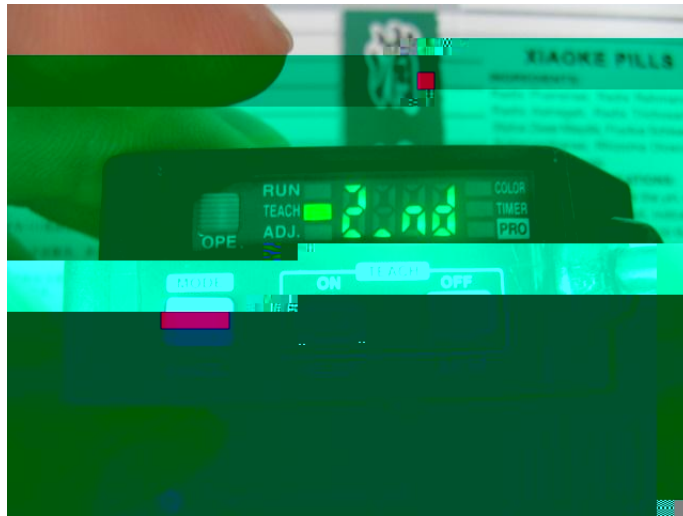

LX-100

1

RUN	TEACH	ADJ.	COLOR
/	TIMER	PRO	MODE/CANCEL
/	ON/SELECT	+ OFF/ENTER	-

2

		AUTO		
MODE	COLOR	AUTO	MODE	RUN

3

3997

2508

1400

4

MODE TEACH

ON

OFF

good

RUN

5